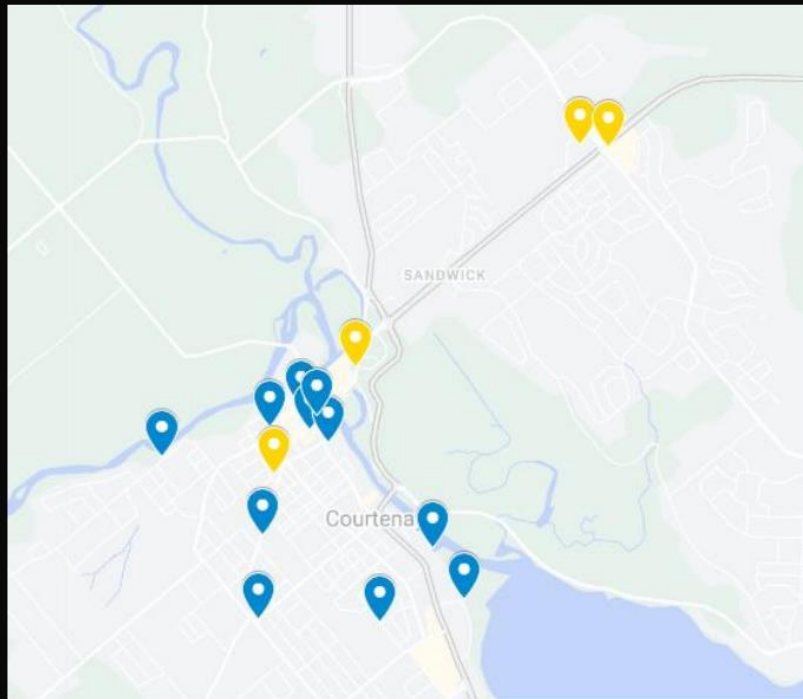

## Map Overview: Courtenay Public Property

Location #	Location name	Property Type	Confirmed?
12	Ryan Road & Lerwick Road	Public	N
13	Water Park & Recreation Centre	Public	N
14	Courtenay District Museum	Public	Y
15	4th & Fitzgerald	Public	Y
16	Comox Valley Art Gallery	Public	Y
17	Courtenay City Hall	Public	Y
18	CVRD Office	Public	N
19	Puntledge Park	Public	Y
20	Woodcote Park	Public	Y
21	Rotary Trail (Cumberland Road)	Public	Y
22	Courtenay Riverway & 20th Street	Public	Y
23	Riverway & Mansfield Drive	Public	Y
24	5th street and Cliffe Avenue	Public	Y
25	Bill Moore Memorial Park	Public	Y
26	Comox Valley Sports & Aquatic Centre	Public-CVRD	N

### Map Icon Legend

- Exact parking locations unconfirmed
- Parking locations confirmed